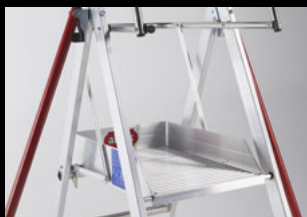

ROLGUARD

Dimensions	4R with 3R Ext	5R with 3R Ext	6R with 3R Ext
Maximum Working Height (m)	2.93 - 3.32	3.16 - 3.56	3.39 - 3.79
Maximum Platform Height (m)	0.93 - 1.32	1.16 - 1.56	1.39 - 1.79
Platform Capacity SWL (Kg)	150	150	150
Folded Dimensions (m)	2.34x0.70x0.25	2.59x0.70x0.25	2.85x0.70x0.25
Overall Width (m)	0.7	0.7	0.7
Overall Height (m)	2.34	2.59	2.85
Gross Weight(Kg)	25.2	27.1	28.2

Quick Assembly

Safe Assembly

Strong & Robust

Compact Footprint

OPTIMAL STANDING
COMFORT

HANDY TOOL
TRAY

TELESCOPIC QUICK LOCK
STABILISERS

EASY TO
MOVE