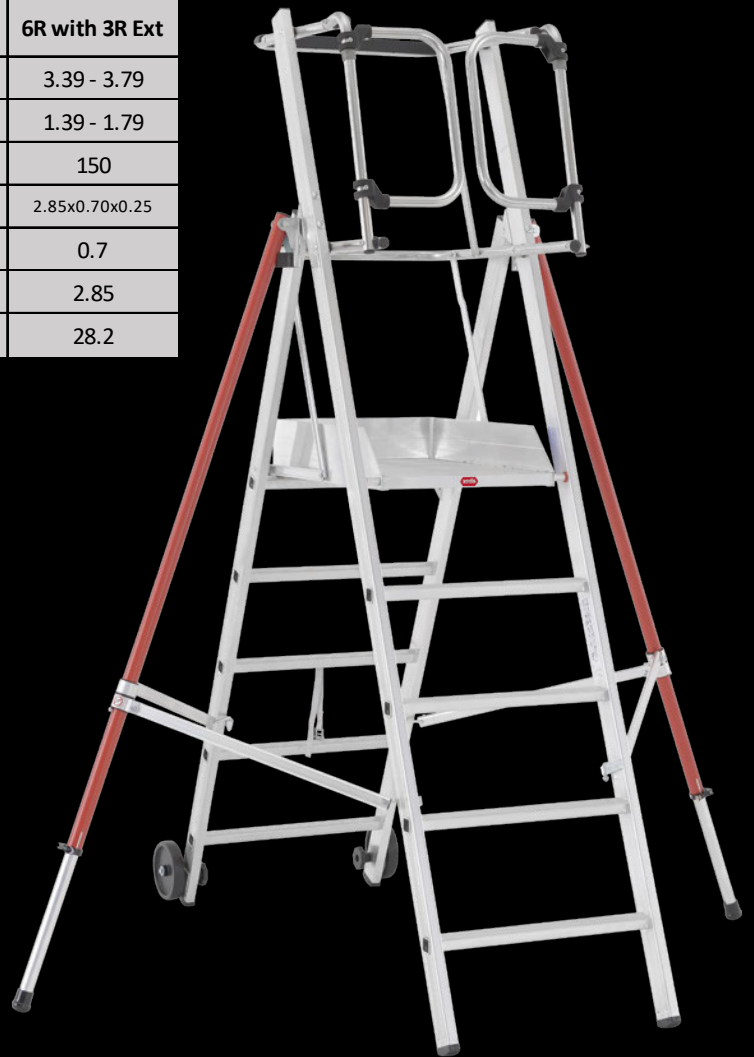

ROLGUARD

Dimensions	4R with 3R Ext	5R with 3R Ext	6R with 3R Ext
Maximum Working Height (m)	2.93 - 3.32	3.16 - 3.56	3.39 - 3.79
Maximum Platform Height (m)	0.93 - 1.32	1.16 - 1.56	1.39 - 1.79
Platform Capacity SWL (Kg)	150	150	150
Folded Dimensions (m)	2.34x0.70x0.25	2.59x0.70x0.25	2.85x0.70x0.25
Overall Width (m)	0.7	0.7	0.7
Overall Height (m)	2.34	2.59	2.85
Gross Weight(Kg)	25.2	27.1	28.2

Quick Assembly

Safe Assembly

Strong & Robust

Compact Footprint

OPTIMAL STANDING
COMFORT

HANDY TOOL
TRAY

TELESCOPIC QUICK LOCK
STABILISERS

EASY TO
MOVE